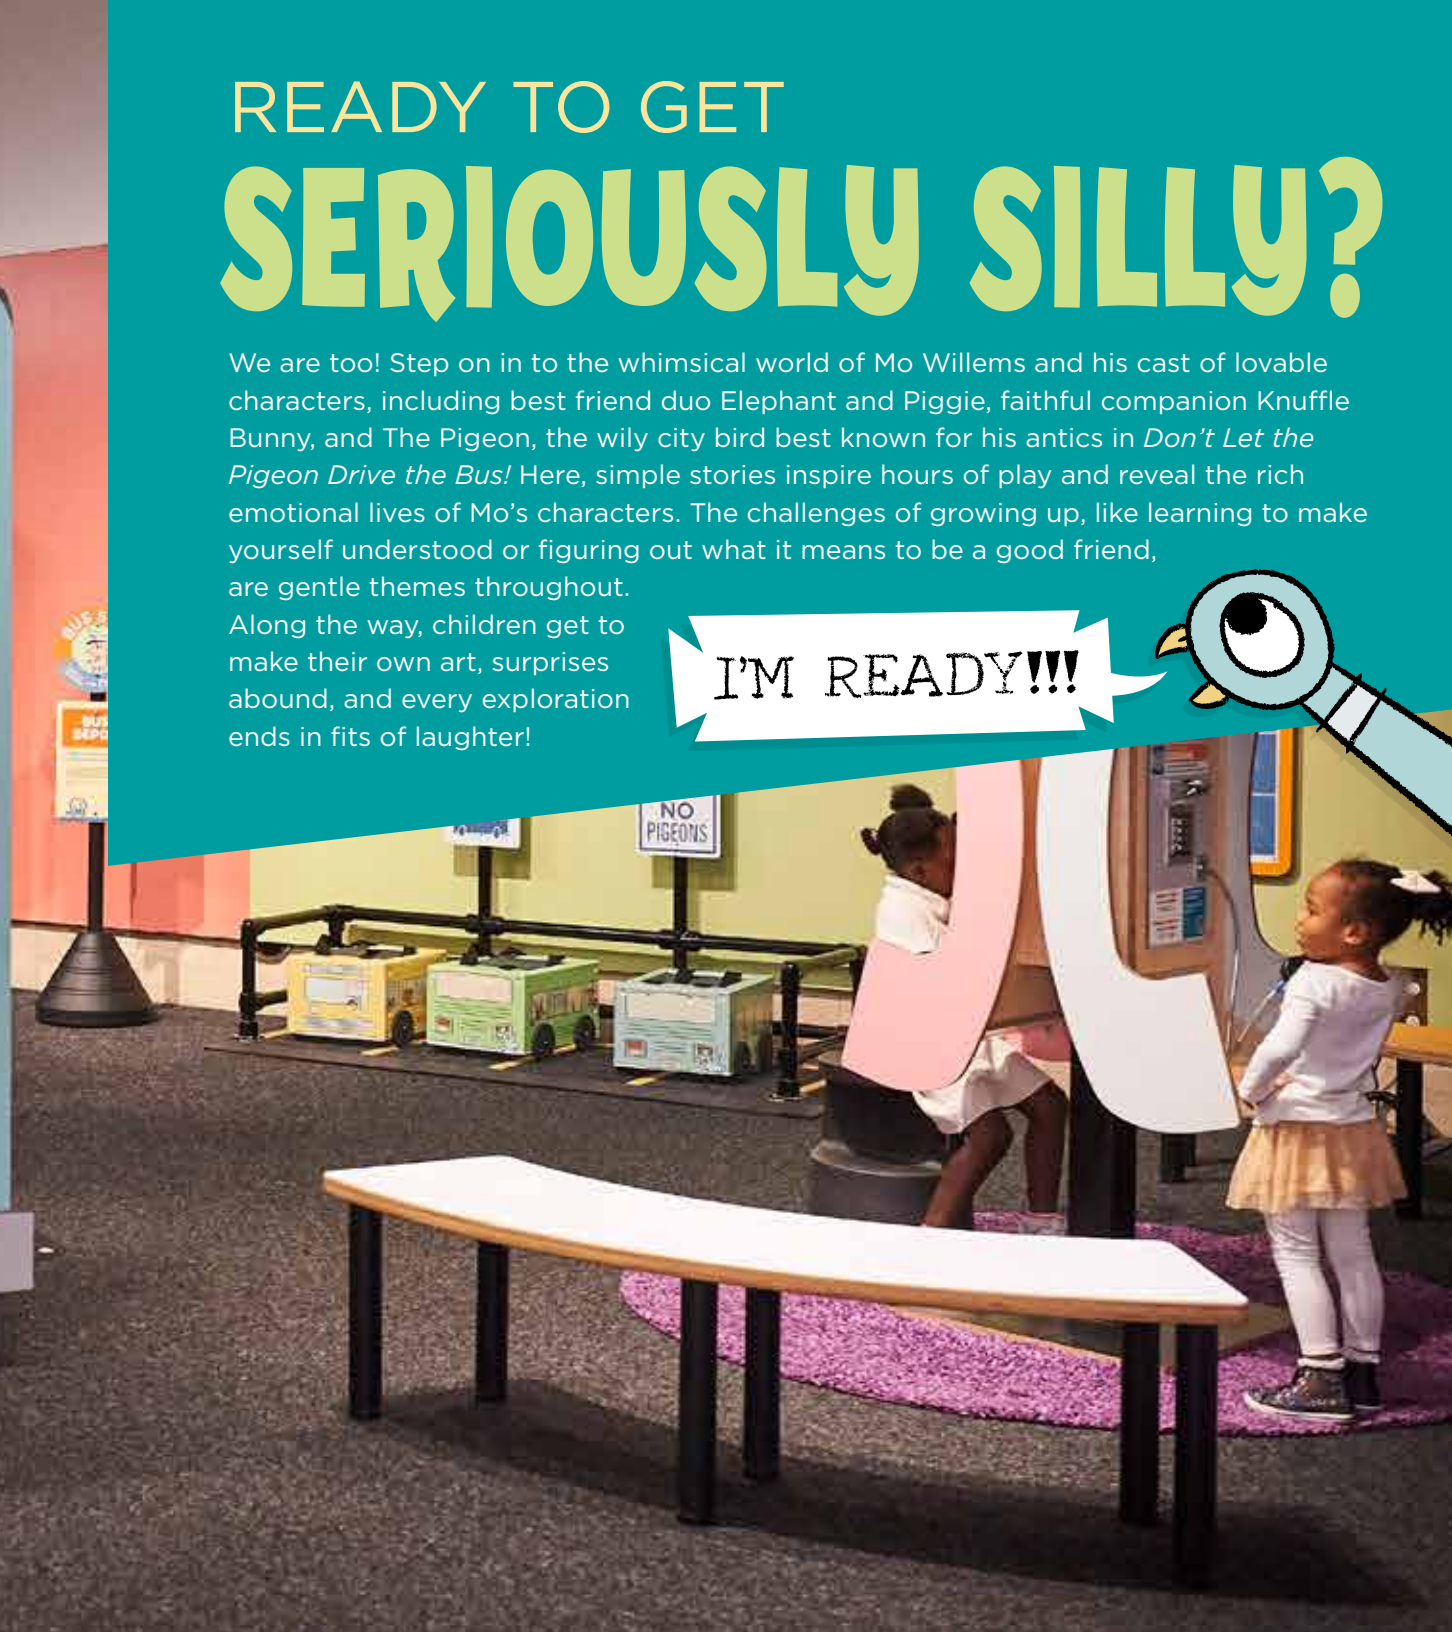

THE **PIGEON** COMES TO

★ your city here! ★

A **Mo Willems** EXHIBIT

Art. © Mo Willems

READY TO GET SERIOUSLY SILLY?

We are too! Step on in to the whimsical world of Mo Willems and his cast of lovable characters, including best friend duo Elephant and Piggie, faithful companion Knuffle Bunny, and The Pigeon, the wily city bird best known for his antics in *Don't Let the Pigeon Drive the Bus!* Here, simple stories inspire hours of play and reveal the rich emotional lives of Mo's characters. The challenges of growing up, like learning to make yourself understood or figuring out what it means to be a good friend, are gentle themes throughout. Along the way, children get to make their own art, surprises abound, and every exploration ends in fits of laughter!

I'M READY!!!

THE PIGEON ARCADE

Hot Dog Launcher

The Pigeon and Duckling both want your hot dog. Who should get it? Line up the launcher, take aim, and THWACK!—try to hit your favorite character. You can make it even more challenging by cranking a wheel to move the targets back and forth.

PIGEON PALACE

THEATER

Flip Book Movies

With these amazing flip boxes, you can turn a crank to make The Pigeon flap his wings. Faster! Faster! What emotions does he express? What does his body language tell you?